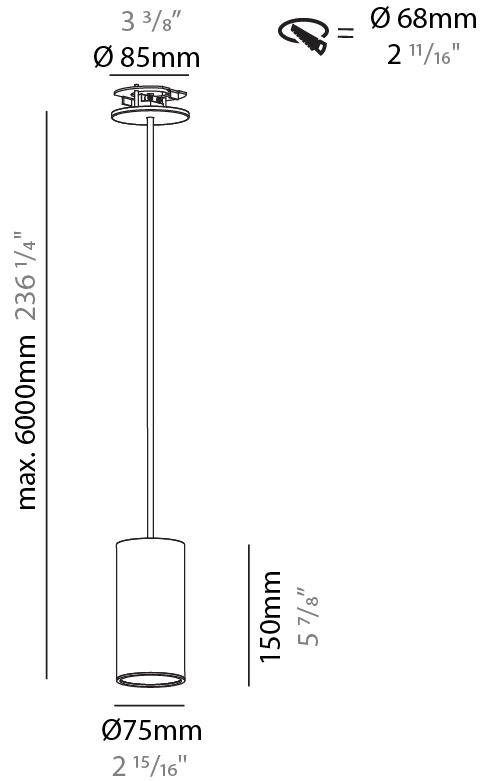

GENERAL

Series: Hangover
Subseries: Hangover Monopoint Recessed Canopy
Brand: Prolicht
Division: Architectural
Mounting Type: Suspension
Mounting Location: Ceiling
Subcategory: Pendant

PHYSICAL

Shape: Cylinder
Diameter (mm): 75
Diameter (in): 2 ¹⁵/₁₆
Height (mm): 150
Height (in): 5 ⁷/₈
Max. Overall Height (mm): 2150
Max. Overall Height (in): 84 ⁵/₈
Light Distribution: Direct
Diffuser: Shine Ring 0-6
Fixture Finish: SSR / BKV / CWI / CRY / HAB / UFT / ITA / RUA / FTG / MYG / LOD / PUS / FRO / FUP / KIA / POP / BLS / SPG / MEY / GOH / GUM / CHC / COM / ABZ / JAG / OBR / MOS / ROR
Fixture Material: Aluminum
Cable Details: 2000mm / 6000mm Cable in White / Black / Orange / Red
Cut-out Measurements: 68mm / 2 11/16"

ELECTRICAL

Lamp Type: LED (Zhaga Standard)
Input Wattage (W): 10.9
Total Output Wattage (W): 9
Dimming: Tri-Mode (Non-Dimming and Phase Dimming (120Vac only) and 0-10V Dimming)
Driver Included: Yes
Driver Location: External
Driver Type: Constant Current - Universal
Driver Class: Class 2
Housing: ENCP3 w/Quick Connect
Input Voltage (V): 120 - 277
Constant Current (MA): 500

LED

Number of LEDs: 1
Color Temperature (°K): 2700 / 3000 / 4000
Max. Delivered Lumen (lm): 923
CRI: >90 CRI
Lamp Life (hrs): 50000
Upon Request: ***3500K available in minimum quantities (larger quantities upon request)

OPTICAL

Reflector: 18 / 36 / 52

RATINGS AND CERTIFICATIONS

Certified By: Certified for North American Standards
IP rating: IP20